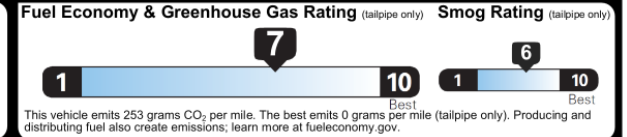

AUDIO & ENTERTAINMENT
NissanConnect®+
7" Color Touch-Screen Display
Apple CarPlay®+
Android Auto™+
Bluetooth® Hands-Free Phone System+
Streaming Audio via Bluetooth®+
Hands-Free Text Messaging Assistant+
Siri® Eyes Free+
Wireless Charger
7" Advanced Drive-Assist™ Display
AM/FM w/ RDS, MP3 and Aux-in
4 Speakers
(1) 12V DC Power Outlet, (2) USB Type-C
and (1) USB Type-A ports

EXTERIOR
16" Alloy Wheel
Body-Color Exterior Mirrors
Body-Color Exterior Door Handles
Temporary Spare Tire
LED Low/High Beam Headlights
w/ LED Signature Lamp

+See your Dealer for terms,
conditions and limitations
++Replaces standard equipment

Manufacturer's Suggested Retail Base Price:	$20,490.00
Options Included by Manufacturer	
SPLASH GUARDS	245.00
CARPETED FLOOR MATS & TRUNK MAT	280.00
TRUNK PACKAGE	140.00
Trunk Net	
Shopping Bag Hooks	
DESTINATION CHARGES	1,195.00
Total*	$22,350.00

EPA DOT Fuel Economy and Environment Gasoline Vehicle

Fuel Economy
35 MPG
combined city/hwy city highway
2.9 gallons per 100 miles

COMPACT CARS range from 17 to 116 MPG. The best vehicle rates 140 MPGe.

You save $2,000
in fuel costs over 5 years compared to the average new vehicle.

Annual fuel cost $1,500

fueleconomy.gov

Calculate personalized estimates and compare vehicles

GOVERNMENT 5-STAR SAFETY RATINGS

Overall Vehicle Score ★★★★★
Based on the combined ratings of frontal, side and rollover.
Should ONLY be compared to other vehicles of similar size and weight.

Side Crash Front seat ★★★★★ Rear seat ★★★★★
Based on the risk of injury in a side impact.

Rollover ★★★★★
Based on the risk of rollover in a single-vehicle crash.

Star ratings range from 1 to 5 stars (★★★★★) with 5 being the highest.
Source: National Highway Traffic Safety Administration (NHTSA)
www.safercar.gov or 1-888-327-4236

This Vehicle qualifies for Nissan's

Security+Plus Extended Protection Plan

The only service agreement backed by Nissan Extended Services North America!
Ask your dealer for details, or call 1-800-NISSAN-1 for more information

DELIVERY

VEHICLE COLORS:
EXT: BRILLIANT SILVE
INT: GRAPHITE

FINAL ASSEMBLY POINT:
AGUAS (ABV.)MEX
TRANSPORT METHOD:
TRUCK

DEALER:
CLEAR LAKE NISSAN
2150 GULF FREEWAY
LEAGUE CITY TX
77573

VIN: 3N1CN8EV7SL881421
EMS: 50 STATE EMISSIONS
MDL: 10215-881421 K23-K
OPT: I-B93C03L93M92

20250909224742AS5733

**Not actual Monroney Label. Provided for informational purposes only. Vehicle features, pricing and other information subject to change, may vary from actual vehicle content and/or Monroney label description. While Nissan makes reasonable efforts to ensure accuracy of information, Nissan is not responsible for changes, errors or omissions. See actual vehicle and/or verify information in question with your Nissan dealer.